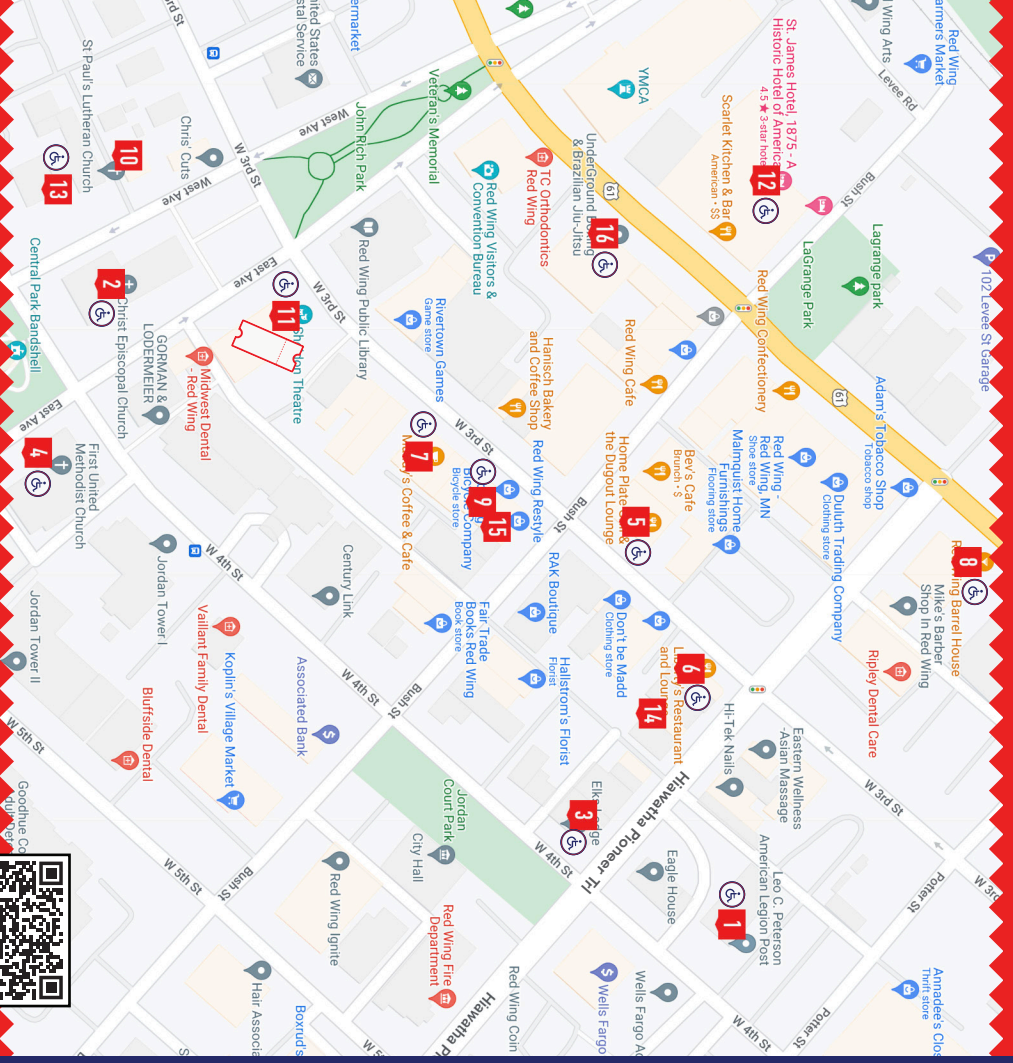

BTMF MAP KEY

4:00 PM 4:30 PM 5:00 PM 5:30 PM 6:00 PM 6:30 PM 7:00 PM 7:30 PM 8:00 PM 8:30 PM 9:00 PM 9:30 PM 10:00 PM 10:30 PM 11:00 PM 11:30 PM 12:00 AM

American Legion			JUNIOR CHOIR	THE CELLAR KINGS		CRASH CUDDLE	PORCUPINE
Christ Episcopal Church		UPUP/OVER	THE WALKING BEAT	TRENT ROMENS BAND		THE FOXGLOVES	
Elks Lodge		FAVOURITE GIRL	13 ARROWS	SACRAMENTO KNOXX		JILLIAN RAE	THE LOCAL HOOLIGANS
First United Methodist Church			UNIVERSAL MUSIC CENTER	BLOODLINE		BLACK LIGHT ANIMALS	BEN COOK-FELTZ
Home Plate Grill & The Dugout Lounge			PULLSTRING	LINUS		WELBY JUNE	BIG SALT
Liberty's			SUNKEN PLANES	SAMANTHA GRIMES		COLIN BRACEWELL	ELOUR
Mandy's Coffee & Cafe	MARK TWAIN: OUTLOUD	RACHEL BEARINGER	STACY HENLE				
Red Wing Barrel House			MY KID BANANA	MY COUSIN DALLAS		GENTLEMAN SPEAKER	PUNCH KICK LOVE
Red Wing Bicycle			JOHN MAGNUSON TRIO	FATHOM LANE		THE RIGHT HERE	DESDAMONA & THE ORANGE GOODNESS
Red Wing Framing			ILIKA WARD	RYAN SULLIVAN MUSIC		MATT MONSOOR	SCOTT WELLS
Sheldon Theatre			MOLLY BRANDT	TURN TURN TURN		MIKE MUNSON TRIO	
St. James Hotel & The Portside Room			THE SYMPTONES		JOJO GREEN	THE JOE FLIP BAND	FUNK N SPUDS
St. James Hotel Victorian Dining Room		CONNIE EVINGSON WITH THE PARISOTA HOT CLUB	THE TRAVIS ANDERSON TRIO	DOUG HAINING QUINTET		THE GINGER COMMODORE QUARTET	
St. Paul's Lutheran Church			BELLS OF THE BLUFFS HANDBELL ENSEMBLE	MARY STRAND		THE TWINS OF FRANKLIN	LUKE CALLEN
Tators and Dillers			THE HAZY PHASE		MURDER CURIOUS	DAN ISRAEL	VALORS
Tootsie Too's			NAMES WITHOUT NUMBERS		THOMAS ABBAN	YEAH DOGGOS	
UnderGround Boxing & Brazilian Jiu Jitsu			TARLI FT. MIDIEVIL		TWAIN	CAPITAL SONS	SOCKTOPUS